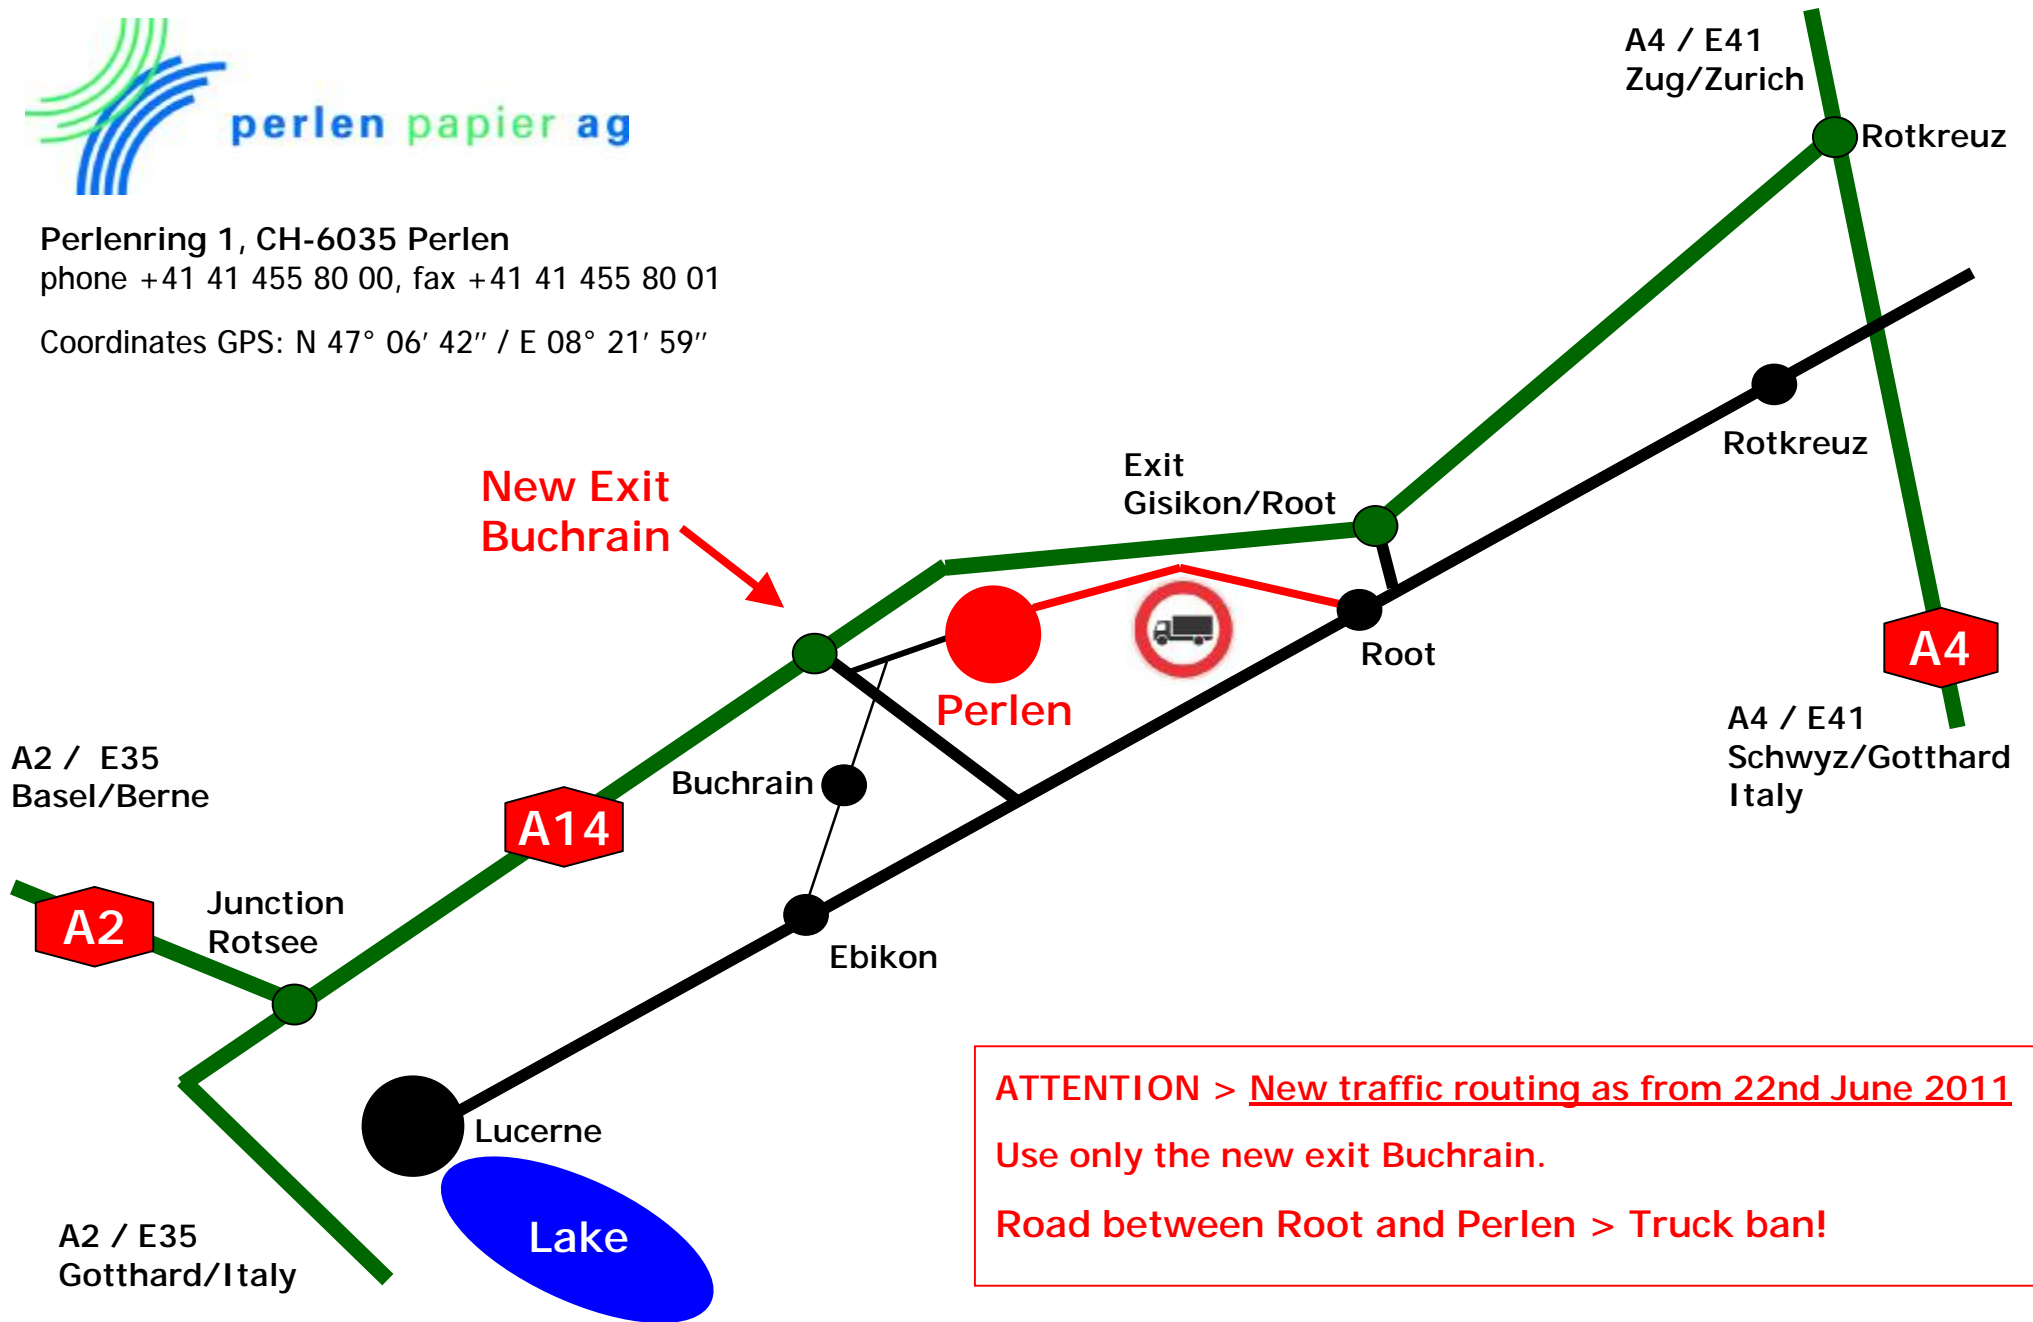

Perlenring 1, CH-6035 Perlen
phone +41 41 455 80 00, fax +41 41 455 80 01
Coordinates GPS: N 47° 06' 42" / E 08° 21' 59"

ATTENTION > New traffic routing as from 22nd June 2011
Use only the new exit Buchrain.
Road between Root and Perlen > Truck ban!